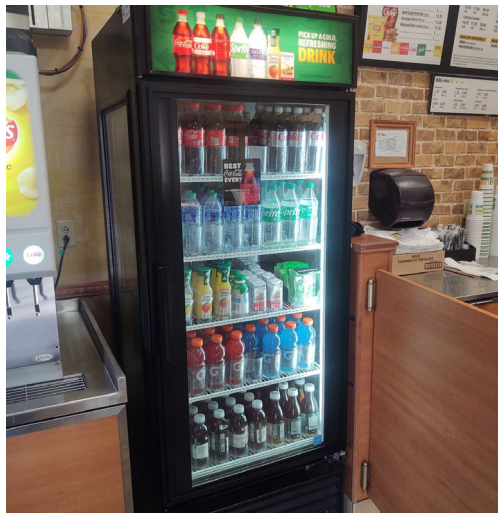

## Online Only Auction Subway Restaurant Equipment Walk-In Cooler & Freezer – Prep Counters - Beverage Dispenser SS Sinks – Commercial Equipment - Tables & Chairs

Absolute auction, all sells to the highest bidders online only. Pickup Location:

**387 Medina Rd., Suite 100, Medina, OH 44256**

Norlake Single Phase Walk-In Cooler & Freezer – Bizerba Q22 Slicer W/ Blade Sharpener - Duke Warmer Station - Duke Cold Prep Stations - Stainless Steel Top Cash Table - Cookie Case - Duke Stainless Top Storage Cabinets - Beverage Dispenser - True Single Door Beverage Cooler – Menu Master Commercial Microwave – NU-VU Oven/Proofer - Lockwood Rolling Bread Cabinet - Lockwood Dough Retarder - Encore Turbo Chef Toaster Oven – Duke Stainless Steel Sinks – Metro Max Anti-Microbial Cooler Shelving – Metro Wire Shelving - Rolling Chip Rack - Safe - Tables – Chairs – Booths – Pub Height Tables & Chairs - Sign – Misc.